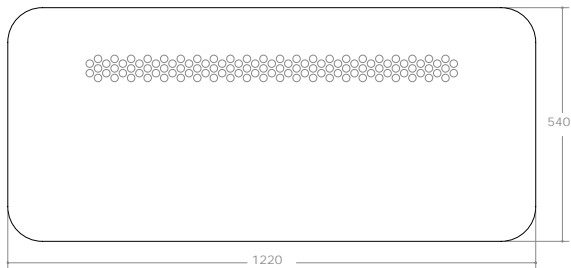

CC	
Corian	
Corian	
Corian	
Corian	
Corian	

€uro	€uro	art.
-	900,00	585000000

Specchio
Mirror
Spiegel
Espejo
Miroir